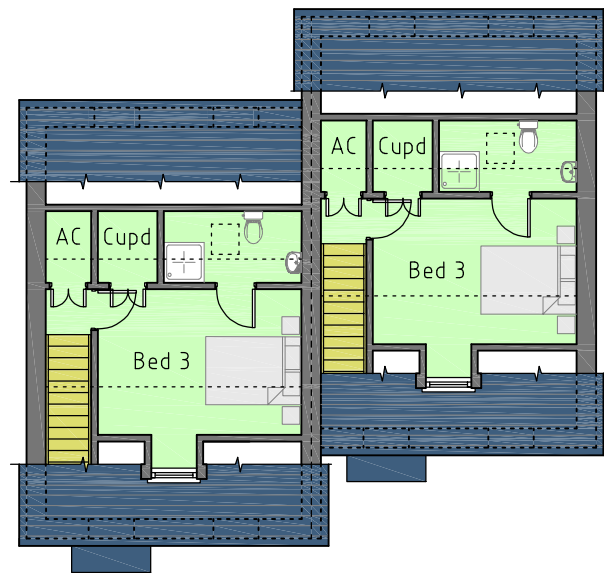

Ground Floor Plan

First Floor Plan

Attic Floor Plan

<p>Cela Associates Ltd Gwynt y Mynydd, Felinwynt, Penparc, Cardigan, Ceredigion, SA43 1RN cela.associates@gmail.com Mobile:- 07790136894</p>	<p>Revisions:-</p>	<p>Project:- Lle Dymunol, Hillside Road, Parclyn, Aberporth, Cardigan.</p>	<p>Title:- Y Teifi - Floor Plans</p>	
			<p>Drawing No:- 1159/TYPE/3.2/1</p>	
			<p>Date:- Feb 2022</p>	<p>Scale:- NTS</p>