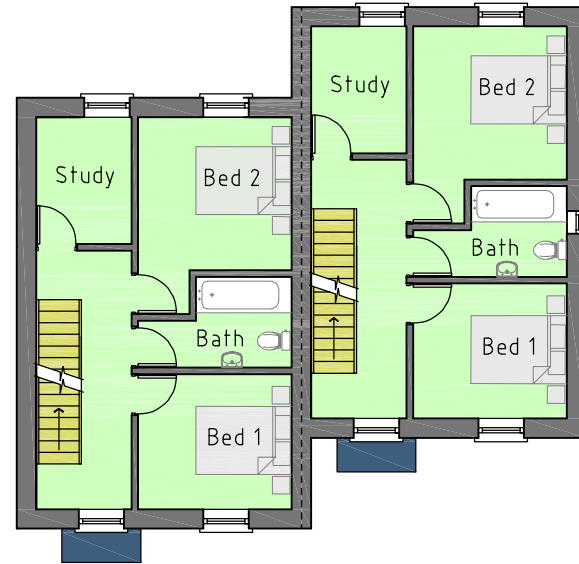

Ground Floor Plan

First Floor Plan

Attic Floor Plan

<p>Cela Associates Ltd Gwynt y Mynydd, Felinwynt, Penparc, Cardigan, Ceredigion, SA43 1RN cela.associates@gmail.com Mobile:- 07790136894</p>	<p>Revisions:-</p>	<p>Project:- Lle Dymunol, Hillside Road, Parclyn, Aberporth, Cardigan.</p>	<p>Title:- Y Teifi - Floor Plans</p>	
			<p>Drawing No:- 1159/TYPE/3.2/1</p>	
			<p>Date:- Feb 2022</p>	<p>Scale:- NTS</p>