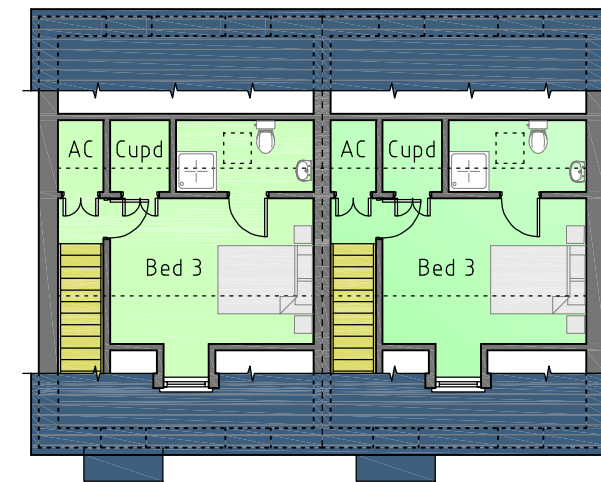

Elevations

Front

Side

Rear

Ground Floor Plan

First Floor Plan

Attic Floor Plan

<p>Cela Associates Ltd Gwynt y Mynydd, Felinwynt, Penparc, Cardigan, Ceredigion, SA43 1RN cela.associates@gmail.com Mobile:- 07790136894</p>	<p>Revisions:-</p>	<p>Project:- Lle Dymunol, Hillside Road, Parclyn, Aberporth, Cardigan.</p>	<p>Title:- Y Teifi - Elevations and Plans</p>	<p>Drawing No:- 1159/TYPE/3.1/1</p>
		<p>Date:- Feb 2022</p>	<p>Scale:- NTS</p>	<p>Drawn:- PJE</p>