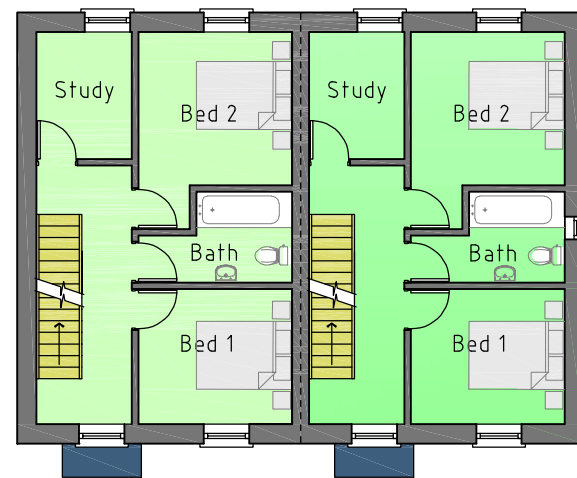

Elevations

Front

Side

Rear

Ground Floor Plan

First Floor Plan

Attic Floor Plan

<p>Cela Associates Ltd Gwynt y Mynydd, Felinwynt, Penparc, Cardigan, Ceredigion, SA43 1RN cela.associates@gmail.com Mobile:- 07790136894</p>	<p>Revisions:-</p>	<p>Project:- Lle Dymunol, Hillside Road, Parclyn, Aberporth, Cardigan.</p>	<p>Title:- Y Teifi - Elevations and Plans</p>	<p>Drawing No:- 1159/TYPE/3.1/1</p>
		<p>Date:- Feb 2022</p>	<p>Scale:- NTS</p>	<p>Drawn:- PJE</p>