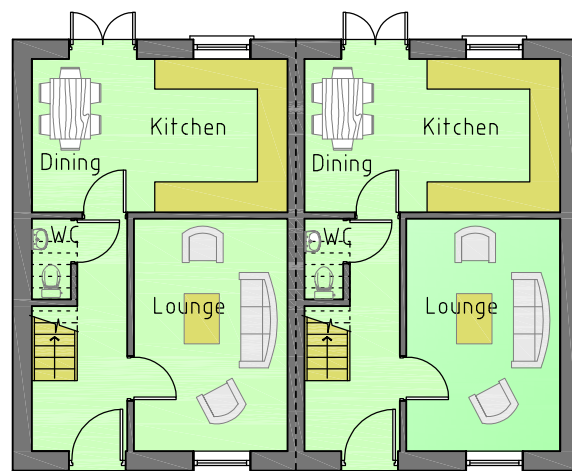

Elevations

Front

Side

Rear

Ground Floor Plan

First Floor Plan

Attic Floor Plan

<p>Cela Associates Ltd Gwynt y Mynydd, Felinwynt, Penparc, Cardigan, Ceredigion, SA43 1RN cela.associates@gmail.com Mobile:- 07790136894</p>	<p>Revisions:-</p>	<p>Project:- Lle Dymunol, Hillside Road, Parclyn, Aberporth, Cardigan.</p>	<p>Title:- Y Teifi - Elevations and Plans</p>	<p>Drawing No:- 1159/TYPE/3.1/1</p>
		<p>Date:- Feb 2022</p>	<p>Scale:- NTS</p>	<p>Drawn:- PJE</p>