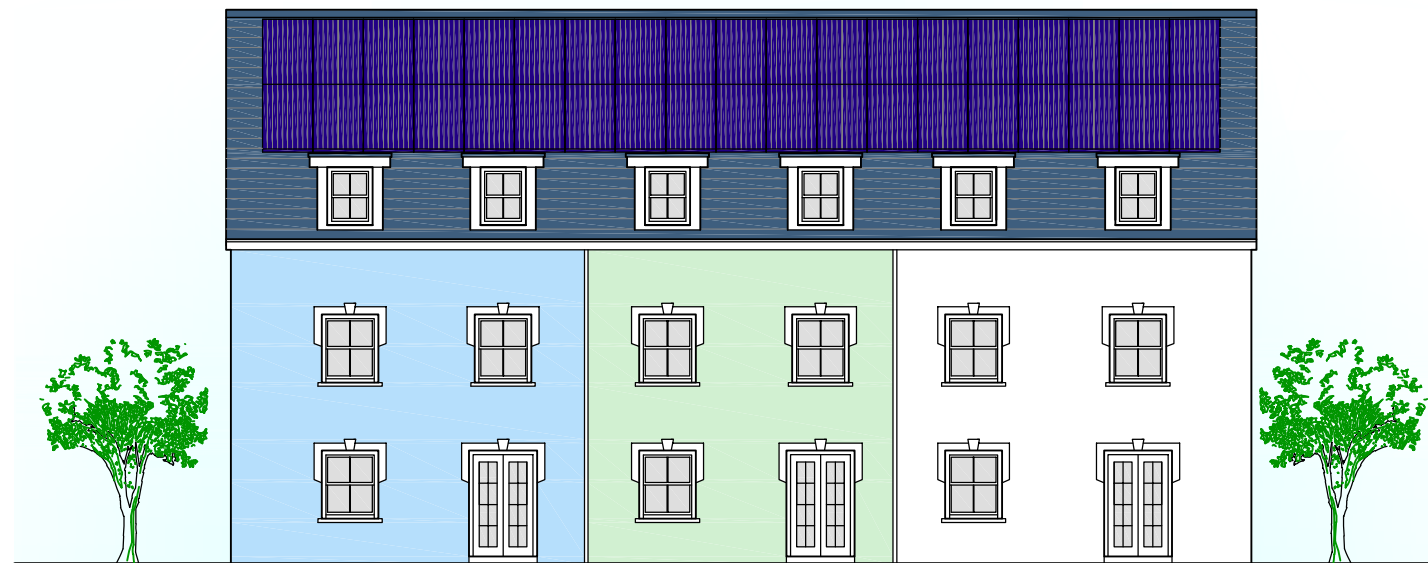

Elevations

Front

Side

Rear

Side

<p><b>Cela Associates Ltd</b>                  Gwynt y Mynydd, Felinwynt, Penparc,                  Cardigan, Ceredigion, SA43 1RN                  cela.associates@gmail.com                  Mobile:- 07790136894</p>	<p>Revisions:-</p>	<p>Project:-                  Lle Dymunol,                  Hillside Road,                  Parcllyn, Aberporth,                  Cardigan.</p>	<p>Title:-                  Y Deri - Elevations</p>	<p>Drawing No:-                  1159/TYPE/1/2</p>
		<p>Date:-                  Feb 2022</p>	<p>Scale:-                  NTS</p>	<p>Drawn:-                  PJE</p>