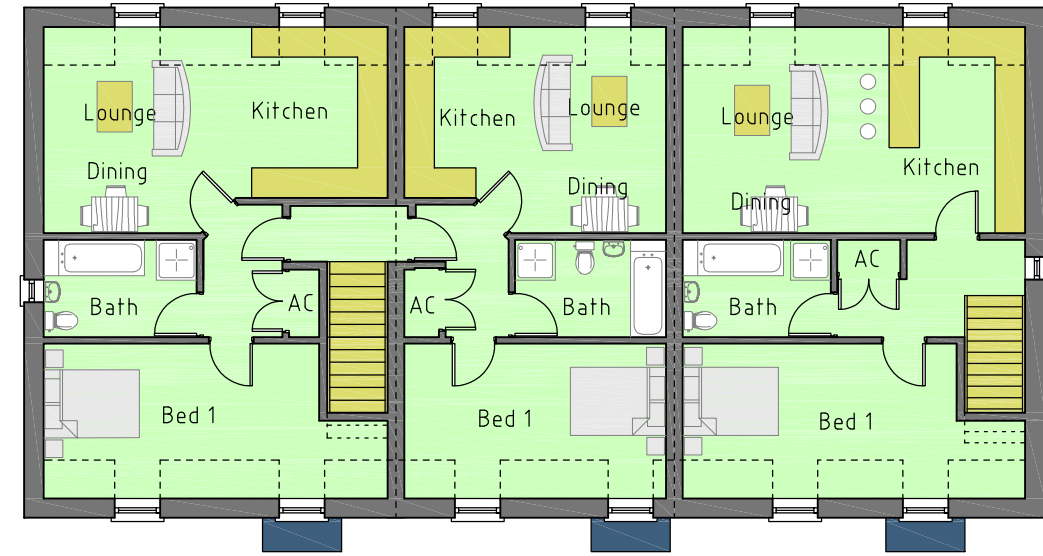

Ground Floor Plan

Attic Floor Plan

First Floor Plan

<p>Cela Associates Ltd Gwynt y Mynydd, Felinwynt, Penparc, Cardigan, Ceredigion, SA43 1RN cela.associates@gmail.com Mobile:- 07790136894</p>	<p>Revisions:-</p>	<p>Project:- Lle Dymunol, Hillside Road, Parcllyn, Aberporth, Cardigan.</p>	<p>Title:- Y Deri - Floor Plans</p>	<p>Drawing No:- 1159/TYPE/1/1</p> <p>Date:- Feb 2022</p> <p>Scale:- NTS</p> <p>Drawn:- PJE</p>
---	--------------------	---	--	--