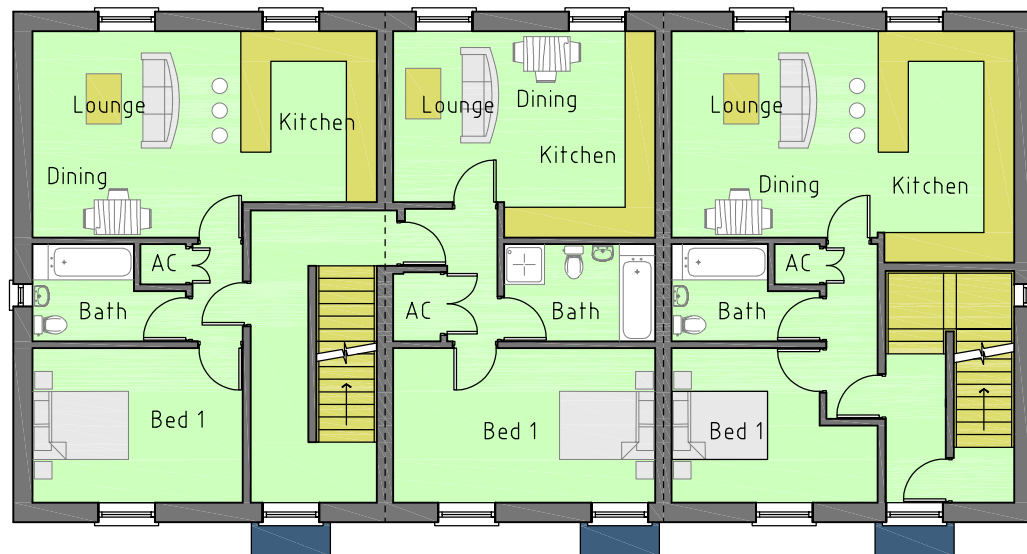

Ground Floor Plan

Attic Floor Plan

First Floor Plan

<p>Cela Associates Ltd Gwynt y Mynydd, Felinwynt, Penparc, Cardigan, Ceredigion, SA43 1RN cela.associates@gmail.com Mobile:- 07790136894</p>	<p>Revisions:-</p>	<p>Project:- Lle Dymunol, Hillside Road, Parcllyn, Aberporth, Cardigan.</p>	<p>Title:- Y Deri - Floor Plans</p>	<p>Drawing No:- 1159/TYPE/1/1</p> <p>Date:- Feb 2022</p> <p>Scale:- NTS</p> <p>Drawn:- PJE</p>
---	--------------------	---	--	--